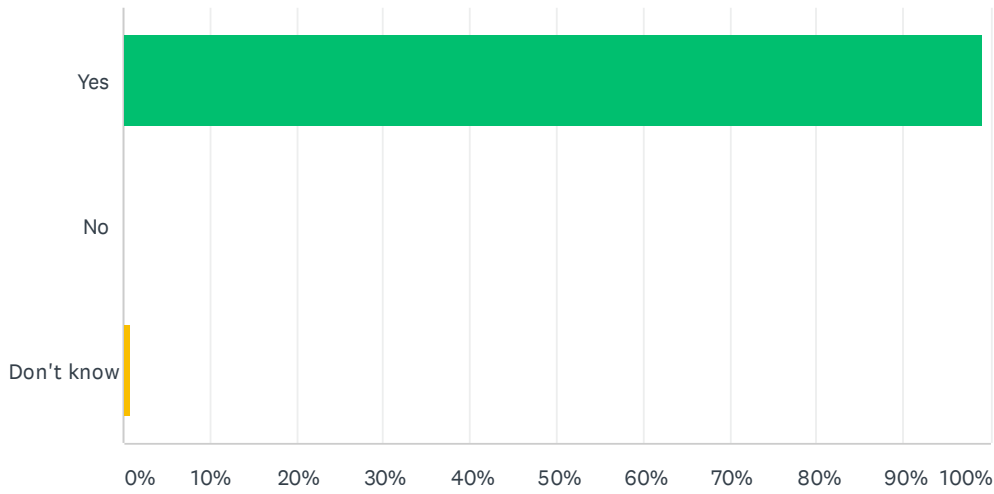

Q7 Do you support Marie Weller Primary School developing local partnerships to ensure community access to its sports facilities?

Answered: 225 Skipped: 2

ANSWER CHOICES	RESPONSES	
Yes	99.11%	223
No	0.00%	0
Don't know	0.89%	2
TOTAL		225