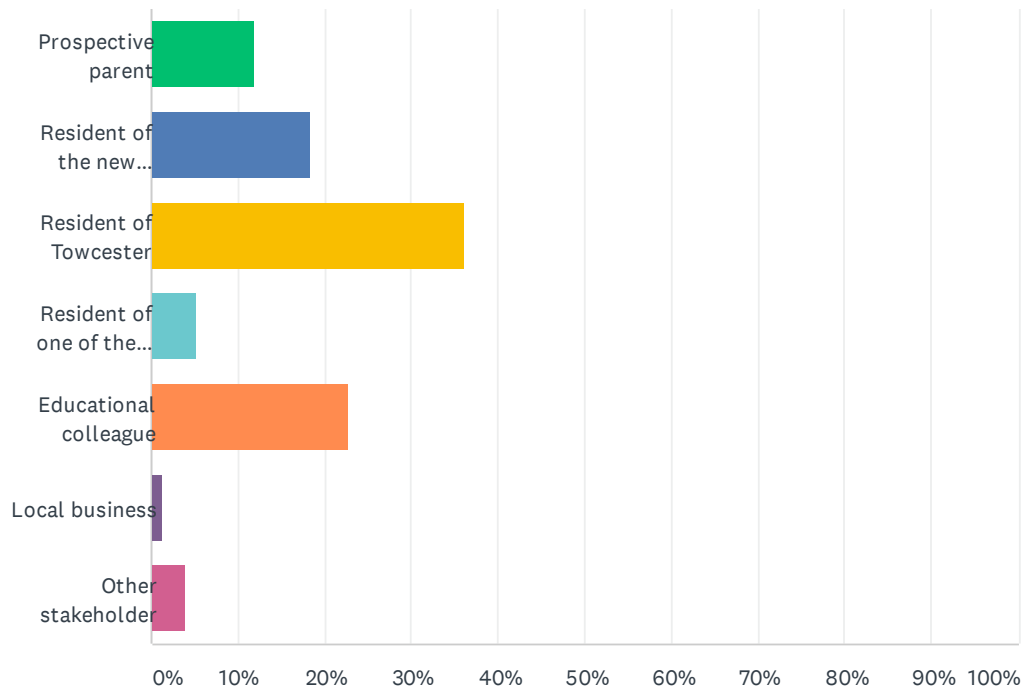

Q1 I am a (please indicate the most relevant that applies to you):

Answered: 227 Skipped: 0

ANSWER CHOICES	RESPONSES	
Prospective parent	11.89%	27
Resident of the new development (Towcester South)	18.50%	42
Resident of Towcester	36.12%	82
Resident of one of the villages surrounding Towcester	5.29%	12
Educational colleague	22.91%	52
Local business	1.32%	3
Other stakeholder	3.96%	9
TOTAL		227